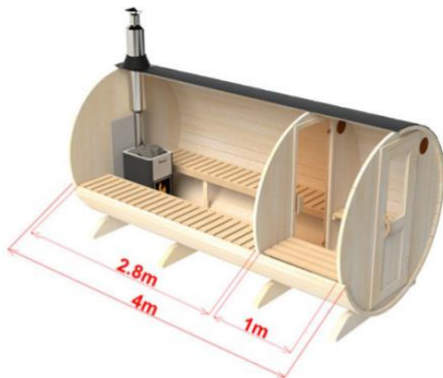

Sauna - S4P (Sauna + Dressing Room)

Stove	Diameter	Spruce	Thermowood
Narvi NM 600 (electric) 6kW	2m	2850 €	3250 €
Narvi NM 900 (electric) 9kW	2,2m	3300 €	3700 €
Harvia M3* (without BlmSchV 1)	2m	3150 €	3550 €
Harvia 20 PRO**(without BlmSchV 2)	2,2m	3600 €	4000 €

- 1 Glass door
- 1 Wooden door (outside)