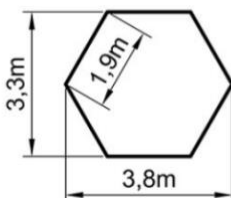

With Square Walls

with Stove type	Price
STANDARD	2900 €
EXTRA	3300 €
MARBLE "M"	3400 €
MARBLE "L"	3650 €

With Log Walls

with Stove type	Price
STANDARD	3350 €
EXTRA	3690 €
MARBLE "M"	3790 €
MARBLE "L"	3950 €

BBQ House 14m²