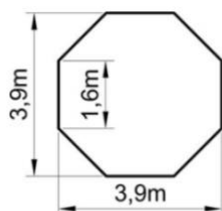

With Square Walls

with Stove type	Price
STANDARD	3450 €
EXTRA	3770 €
MARBLE "M"	3950 €
MARBLE "L"	4150 €

With Log Walls

with Stove type	Price
STANDARD	3830 €
EXTRA	4150 €
MARBLE "M"	4250 €
MARBLE "L"	4550 €

4 Windows
7 Benches