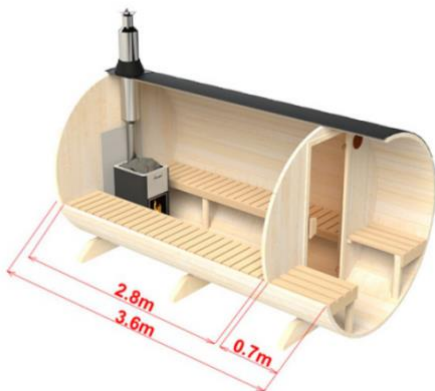

Sauna - S3P (Sauna + Dressing Room)

Stove	Diameter	Spruce	Thermowood
Narvi NM 600 (electric) 6kW	2m	2550 €	2900 €
Narvi NM 900 (electric) 9kW	2,2m	2900 €	3300 €
Harvia M3* (without BlmSchV 1)	2m	2850 €	3200 €
Harvia 20 PRO**(without BlmSchV 2)	2,2m	3250 €	3550 €

- 1 Glass door
- 1 Wooden door (outside)

Sauna - S3V (Sauna + Outside Seats)

Stove	Diameter	Spruce	Thermowood
Narvi NM 600 (electric) 6kW	2m	2450 €	2800 €
Narvi NM 900 (electric) 9kW	2,2m	2750 €	3150 €
Harvia M3* (without BlmSchV 1)	2m	2750 €	3100 €
Harvia 20 PRO**(without BlmSchV 2)	2,2m	3150 €	3550 €

- 1 Glass door