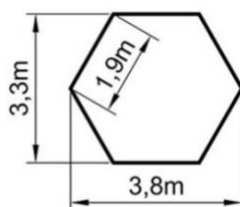

With Square Walls

with Stove type	Price
STANDARD	3300 €
EXTRA	3590 €
MARBLE "M"	3750 €
MARBLE "L"	3990 €

With Log Walls

with Stove type	Price
STANDARD	3650 €
EXTRA	3910 €
MARBLE "M"	4150 €
MARBLE "L"	4250 €