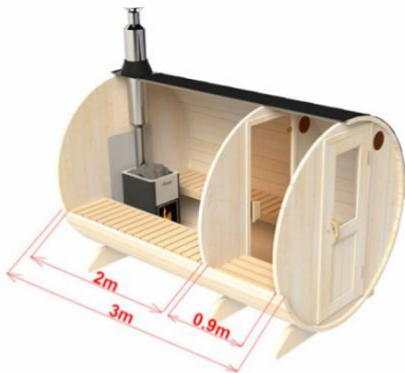

Sauna - S3P (Sauna + Dressing Room)

Stove	Diameter	Spruce	Thermowood
Narvi NM 600 (electric) 6kW	2m	2550 €	2900 €
Narvi NM 900 (electric) 9kW	2,2m	2900 €	3300 €
Harvia M3* (without BlmSchV 1)	2m	2850 €	3200 €
Harvia 20 PRO**(without BlmSchV 2)	2,2m	3250 €	3550 €

- 1 Glass door
- 1 Wooden door (outside)

Sauna - S3V (Sauna + Outside Seats)

Stove	Diameter	Spruce	Thermowood
Narvi NM 600 (electric) 6kW	2m	2450 €	2800 €
Narvi NM 900 (electric) 9kW	2,2m	2750 €	3150 €
Harvia M3* (without BlmSchV 1)	2m	2750 €	3100 €
Harvia 20 PRO**(without BlmSchV 2)	2,2m	3150 €	3550 €

- 1 Glass door

Sauna - S4P (Sauna + Dressing Room)

Stove	Diameter	Spruce	Thermowood
Narvi NM 600 (electric) 6kW	2m	2850 €	3250 €
Narvi NM 900 (electric) 9kW	2,2m	3300 €	3700 €
Harvia M3* (without BlmSchV 1)	2m	3150 €	3550 €
Harvia 20 PRO**(without BlmSchV 2)	2,2m	3600 €	4000 €

- 1 Glass door
- 1 Wooden door (outside)

Sauna - S4PV (Sauna + Dressing Room + Outside Seats)

Stove	Diameter	Spruce	Thermowood
Narvi NM 600 (electric) 6kW	2m	2900 €	3300 €
Narvi NM 900 (electric) 9kW	2,2m	3300 €	3700 €
Harvia M3* (without BlmSchV 1)	2m	3200 €	3600 €
Harvia 20 PRO**(without BlmSchV 2)	2,2m	3650 €	4100 €

- 1 Glass door
- 1 Wooden door (outside)