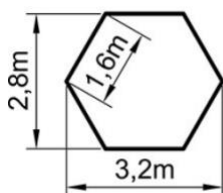

Barbecue Houses

Basic Set includes:

- Grill stove
- 3 openable double glazed windows, mounted on pre-assembled elements
- Wooden door with window and lock
- 5 benches
- Black roof panels with bitumen shingles (katepal) preassembled
- Mounting accessories (screws, nails, bolts etc.)
- Complete elements (walls, floor, roof)
- Assembly manual

BBQ House 7m²

With Square Walls

with Stove type	Price
STANDARD	2600 €
EXTRA	2890 €
MARBLE "M"	3100 €
MARBLE "L"	3300 €

With Log Walls

with Stove type	Price
STANDARD	2900 €
EXTRA	3250 €
MARBLE "M"	3410 €
MARBLE "L"	3600 €

BBQ House 9,5m²