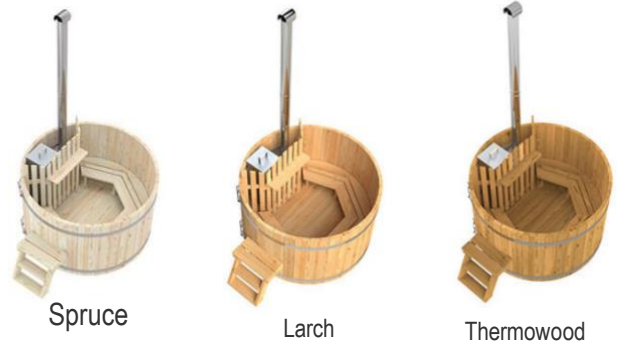

Basic Set Includes:

- Fiberglass Bath
- Sides from Thermowood (18 mm)
- Bottom from Water-resistant Plywood
- Outside Wood-Burning Stove with Chimney
- Steps (Height 0,5 m)
- Drain

Fiberglass Tubs and Terrace Sets

	Fiberglass tub	Terrace set with Aluminium stove 27 kW	Terrace set with Aluminium stove 35 kW	Terrace set with Stainless steel stove 28 kW
1,8 x 1,8 m octagonal with Outside stove	820 €	1200 €	1270 €	1300 €
2 x 2 m octagonal with Outside stove	880 €	1260 €	1330 €	1370 €
Ø 1,8 m with Outside stove	800 €	1170 €	1250 €	1270 €
Ø 1,8 m with Inside stove	810 €	1070 €	-	1110 €
1,85 x 0,95 m oval with Outside stove	770 €	1150 €	1220 €	1250 €
2,4 x 1,8 m octagonal with Outside stove	1150 €	1550 €	1600 €	1650 €
2,0 x 1,7 m quattro with Outside stove	1090 €	1450 €	1550 €	1570 €

Basic Set Includes:

- Fiberglass Tub
- Wood-Burning Stove with Chimney
- Stove Fence (for Inside Stove)
- Outside Drain with an outlet 3/4"
- Hose (for Outside Heater, 1m)

Wood-Fired Hot Tubs with a Built-in Stove

With inside Aluminium stove 27 kW

	Spruce	Larch	Thermowood
Ø 1,6 m (3-4 Pers.)	1170 €	1400 €	1400 €
Ø 1,8 m (5-6 Pers.)	1230 €	1500 €	1500 €
Ø 2,0 m (6-8 Pers.)	1300 €	1600 €	1600 €
Ø 2,2 m (7-9 Pers.)	1400 €	1700 €	1700 €
Ø 2,4 m (8-10 Pers.)	1560 €	1800 €	1800 €