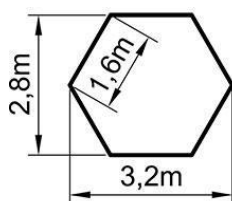

Barbecue Pavilions

Basic Set includes:

- Grill stove
- Big windows: 4 closed + 1 openable, mounted on pre-assembled elements (glass)
- Door with a lock
- 5 benches
- Black roof panels with bitumen shingles (katepal) preassembled
- Mounting accessories (screws, nails, bolts etc.)
- Complete elements (walls, floor, roof)
- Assembly manual

BBQ Pavilion 7m²

With Square Walls

with Stove type	Price
STANDARD	3000 €
EXTRA	3350 €
MARBLE "M"	3500 €
MARBLE "L"	3720 €

With Log Walls

with Stove type	Price
STANDARD	3350 €
EXTRA	3650 €
MARBLE "M"	3850 €
MARBLE "L"	4050 €

BBQ Pavilion 9,5m²