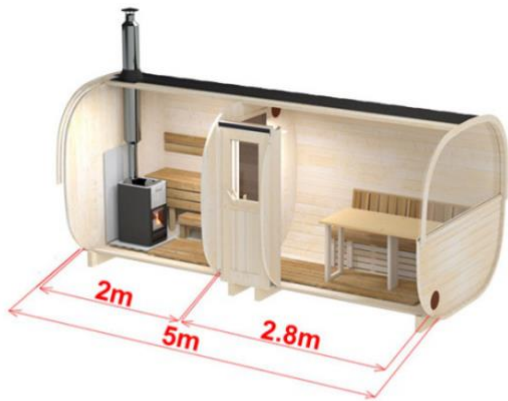

Sauna - S5P

Öfen	Size	Spruce	Thermowood
Narvi NM 600 (electric) 6kW	5,0 x2,3x 2,3m	4700 €	5350 €
Narvi NM 900 (electric) 9kW	5,0 x2,3x 2,3m	4750 €	5400 €
Harvia M3* (without BlmSchV 1)	5,0 x2,3x 2,3m	5000 €	5650 €
Harvia 20 PRO**(without BlmSchV 2)	5,0 x2,3x 2,3m	5100 €	5750 €

- 1 Glass door
- 1 Wooden door (outside)
- Folding table 1,8*0,6 m
- Backrest for Sauna
- Panoramic Window in the sitting room

Sauna - S424

Stove	Size	Spruce	Thermowood
Narvi NM 900 (electric) 9kW	4,1x2,4x2,4m	4750 €	5400 €
Harvia M3* (without BlmSchV 1)	4,1x2,4x2,4m	5000 €	5650 €
Harvia 20 PRO**(without BlmSchV 2)	4,1x2,4x2,4m	5100 €	5750 €

- 1 Glass door
- 1 Wooden door (outside)
- Window

Sauna - SH

Stove	Spruce	Thermowood
Narvi NM 600 (electric)	2100 €	2400 €
Harvia M3* (without BlmSchV 1)	2400 €	2700 €
Harvia 20 PRO**(without BlmSchV 2)	2500 €	2800 €

- Diameter 2 m
- 1 Glass door

Spruce Barrel Sauna kit

Stove	Øm	S16E	S2	S2V	S3	S3P	S3V	S4P	S4PV	SH	S5P	S424
Narvi NM 600 (electric) 6kW	2m											
Narvi NM 900 (electric) 9kW	2,2m											
Harvia M3* (without BlmSchV 1)	2m											
Harvia 20 PRO**(without BlmSchV 2)	2,2m											

Thermo Barrel Sauna kit

Stove	Øm	S16E	S2	S2V	S3	S3P	S3V	S4P	S4PV	SH	S5P	S424
Narvi NM 600 (electric) 6kW	2m											
Narvi NM 900 (electric) 9kW	2,2m											
Harvia M3* (without BlmSchV 1)	2m											
Harvia 20 PRO**(without BlmSchV 2)	2,2m