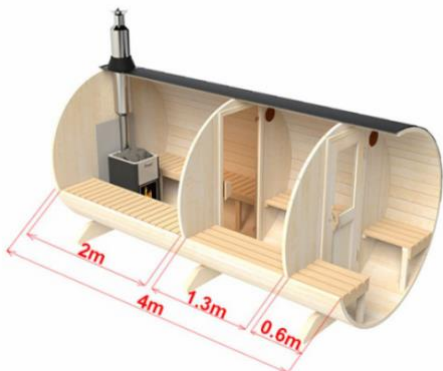

Sauna - S4PV (Sauna + Dressing Room + Outside Seats)

Stove	Diameter	Spruce	Thermowood
Narvi NM 600 (electric) 6kW	2m	2900 €	3300 €
Narvi NM 900 (electric) 9kW	2,2m	3300 €	3700 €
Harvia M3* (without BlmSchV 1)	2m	3200 €	3600 €
Harvia 20 PRO**(without BlmSchV 2)	2,2m	3650 €	4100 €

- 1 Glass door
- 1 Wooden door (outside)