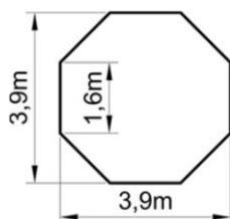

BBQ Pavilion 14m²

With Square Walls

with Stove type	Price
STANDARD	3940 €
EXTRA	4250 €
MARBLE "M"	4400 €
MARBLE "L"	4640 €

With Log Walls

with Stove type	Price
STANDARD	4300 €
EXTRA	4590 €
MARBLE "M"	4790 €
MARBLE "L"	4990 €

5 Closed + 2 openable windows
7 Benches